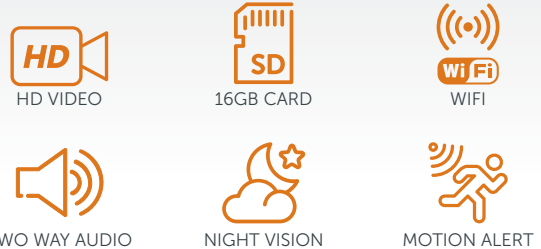

Smart Video Entry

SV1

The Amalock SV1 is designed to communicate directly to your mobile devices using wireless Wi-Fi.

- > Easy to install with our easy to understand Installation Guide.
- > Whenever the button is pressed on the Outdoor Station, your mobile device and Monitors is sent a notification to enable you to remotely unlock.

Features include:

- > Stylish slim 7" Monitor
- > Touch Screen
- > 2 Way Communication
- > Motion Alert
- > Mobile Device Unlock
- > Indoor Monitor Unlock
- > Zoom in
- > Record File Playback
- > 16G SD Card included
- > Fob Access
- > 2 relay outputs
- > Expandable
  - 2 panels
  - 6 Monitors
  - 2 CCTV cameras

Options:

- > Add Extra Monitor (**MON7**)
- > Add Call Panel (**P1**)
- > Spare Keyring Fob (**SV-KF**)

7" VIDEO SCREEN		CALL PANEL	
WIDTH	184	WIDTH	47
HEIGHT	126	HEIGHT	131
DEPTH	22	DEPTH	22

Dimensions in mm.

POWERED BY:

NO MONTHLY SUBSCRIPTION

7" MONITOR