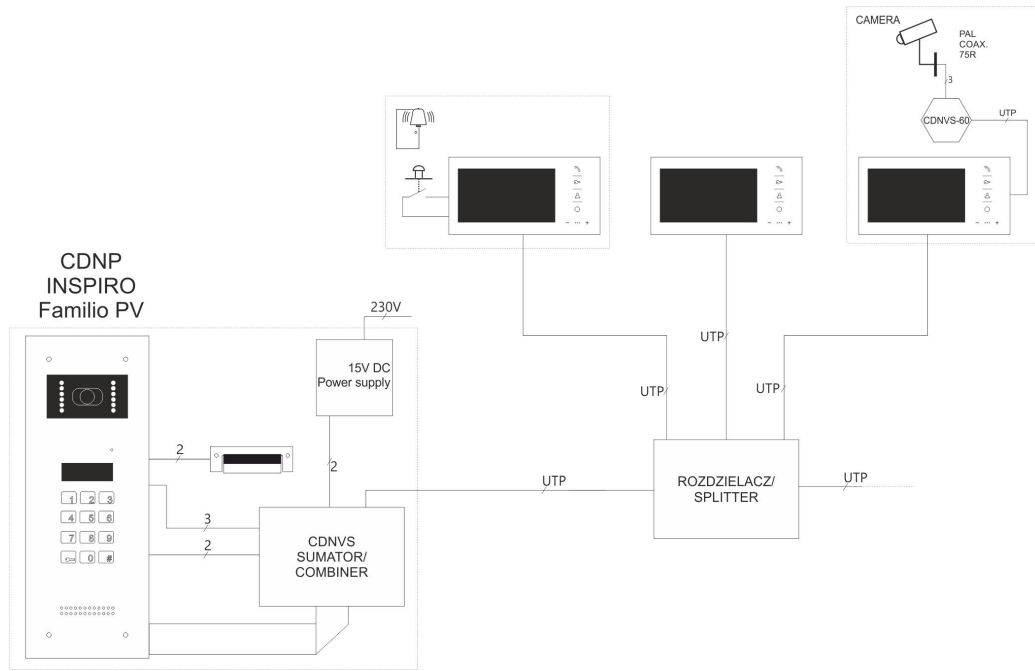

INS-MP7 WH Handsfree digital inside unit with glass front and 7" colour display

Handsfree digital inside unit with glass front, 7" colour display and functional touch icons ACO receivers are solid devices, made of the best quality materials, functional and simple to use. Reliability, durability and innovation are trademarks of ACO brand.

Index	INS-MP7 WH
Description	Handsfree digital inside unit with glass front, 7" colour display and functional touch icons
Material	Glass, ABS rear housing
Available colours	White (WH) Black (BK)
Handset hang-up	Headset-free, hands-free
Display	Colour 7" LCD Resolution 800x480
Mounting	Surface
Dimensions (mm)	237x121x25
Installation type	Digital PV system: UTP cat. 5e/6
Power supply	15VDC, 460mA
Stand-by power consumption	~ 0,2W
Inputs	1 x Rj45 socket 3 x ARK screw connectors audio and power line connection 1 x ARK "RING" screw connector connection of NO contact, e.g. "bell" button - doorbell function (activated after a short circuit to GND of the system) 1 x to connect a second independent 100 Ohm/1Vp-p, differential /UTP camera (use for example CDNVS-60)
Outputs	The " Circle" button (Function button F2): - on the system bus
Attributes	- modern, flat, front made of glass with functional touch icons - scratch-resistant, easy to keep clean - illuminated touch icons - home automation: control of external devices, e.g. gate, barrier, roller shutters, lighting (some models of control panels or panels require an optional CDN-I/O relay module) - opening or controlling the home automation without answering the call - a colorful, sharp image - hands-free - 7-step sound control

Schema

Dimensions