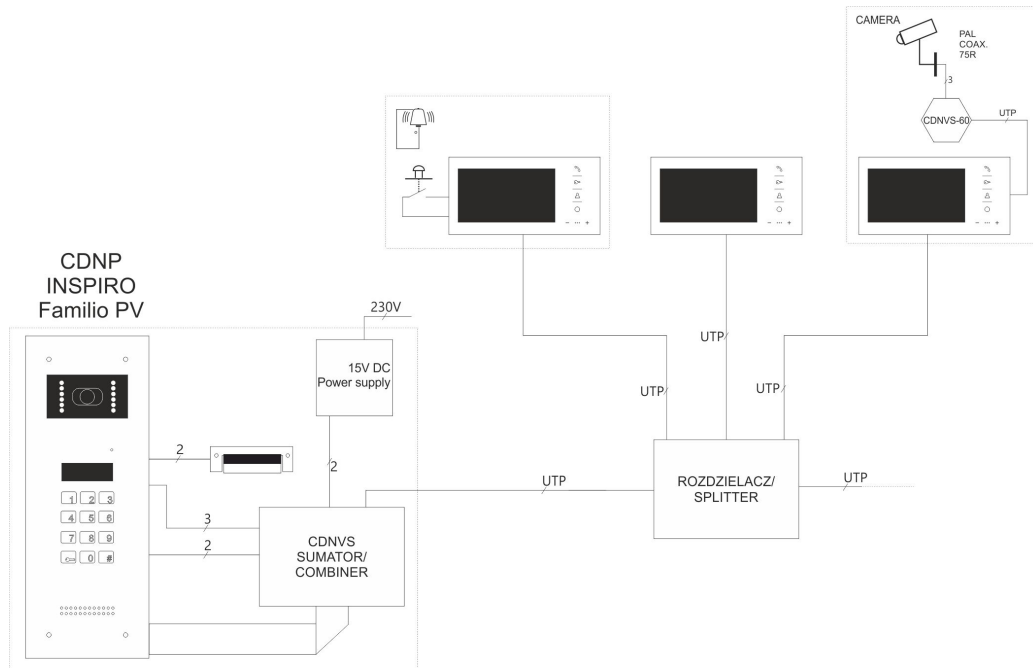

INS-MP7 BK Handsfree digital inside unit with glass front and 7" colour display

Handsfree digital inside unit with glass front, 7" colour display and functional touch icons ACO receivers are solid devices, made of the best quality materials, functional and simple to use. Reliability, durability and innovation are trademarks of ACO brand.

Index	INS-MP7 BK
Description	Handsfree digital inside unit with glass front, 7" colour display and functional touch icons
Material	Glass, ABS rear housing
Available colours	White (WH) Black (BK)
Handset hang-up	Headset-free, hands-free
Display	Colour 7" LCD Resolution 800x480
Mounting	Surface
Dimensions (mm)	237x121x25
Installation type	Digital PV system: UTP cat. 5e/6
Power supply	15VDC, 460mA
Stand-by power consumption	~ 0,2W
Inputs	1 x Rj45 socket 3 x ARK screw connectors audio and power line connection 1 x ARK "RING" screw connector connection of NO contact, e.g. "bell" button - doorbell function (activated after a short circuit to GND of the system) 1 x to connect a second independent 100 Ohm/1Vp-p, differential /UTP camera (use for example CDNVS-60)
Outputs	The " Circle" button (Function button F2): - on the system bus
Attributes	- modern, flat, front made of glass with functional touch icons - scratch-resistant, easy to keep clean - illuminated touch icons - home automation: control of external devices, e.g. gate, barrier, roller shutters, lighting (some models of control panels or panels require an optional CDN-I/O relay module) - opening or controlling the home automation without answering the call - a colorful, sharp image - hands-free - 7-step sound control

Schema

Dimensions