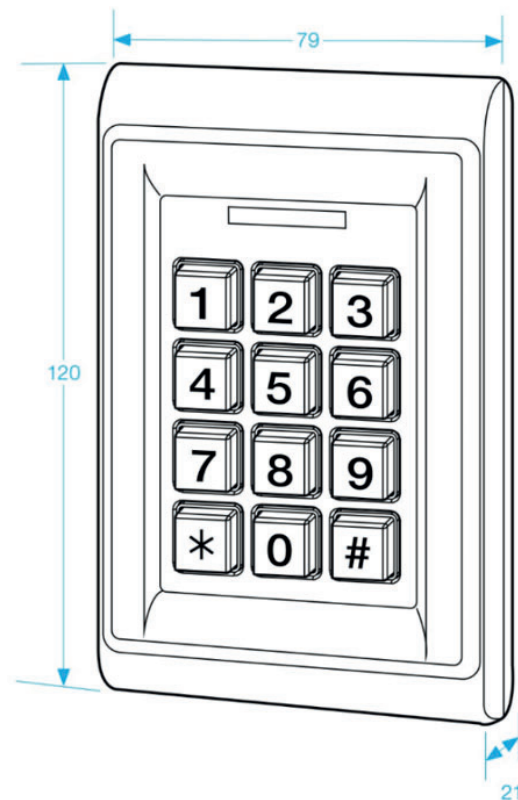

DG800/BT

Combined Proximity and Keypad Access

Features:

- Bluetooth
- Operating voltage 12V DC
- Die-cast Aluminium
- Backlit keypad
- Weather resistant: IP65
- Vandal resistant
- Multiple LED display with audible indication