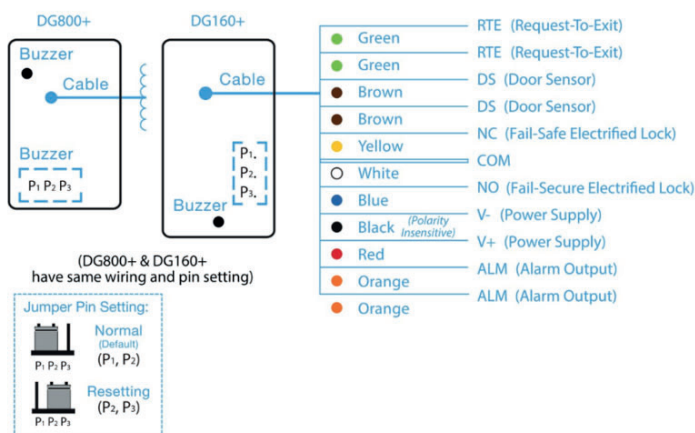

DG800/BT

Combined Proximity and Keypad Access

Features:

- Bluetooth
- Operating voltage 12V DC
- Die-cast Aluminium
- Backlit keypad
- Weather resistant: IP65
- Vandal resistant
- Multiple LED display with audible indication

LED	STATUS
BLUE	Power On, Standby Mode
GREEN	Unlocked, Door Always Unlocked
RED	Invalid Access, Door Always Locked

AUDIBLE BEEPS	STATUS
1 Short Beep	Key Press
1 Long Beep	Valid Access, Reset is Complete
2 Short Beeps	Locking Complete
3 Short Beeps	Invalid Access
Constant Beeping	Bluetooth Device Vandalised, Door Sensor is on